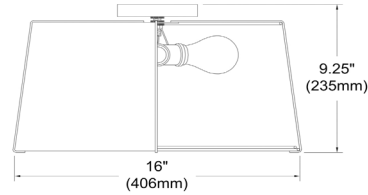

TRA-3FH-BK-WH - Trapezoid 3LT Trapezoid Flush Mount, MB with WH Shade

3 Light Trapezoid Flush Mount Black White Shade with 790 Diffuser

TRA-3FH

Height	8"
Width/Length	16"
Depth	16"
Weight	2 lbs

Body Material	Fabric
Finish/Color	White
Type of Finish	Fabric