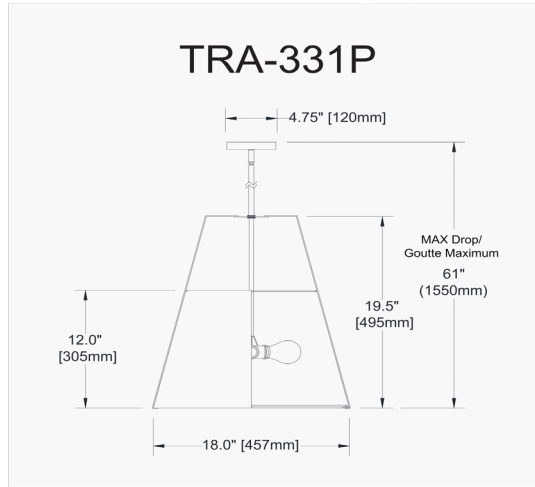

# TRA-331P-GLD-CRM - Trapezoid 3LT Trapezoid Pendant GLD/CRM Shade w/ 790 Diff

3 Light Trapezoid Pendant Gold/Cream Shade w/ White Fabric Diffuser

<b>Height</b>	19.5"
<b>Width/Length</b>	18"
<b>Depth</b>	18"
<b>Weight</b>	6 lbs

<b>Body Material</b>	Fabric
<b>Finish/Color</b>	Cream
<b>Type of Finish</b>	Fabric

<b>Light Qty</b>	3
<b>Light Base</b>	E26
<b>Light Max Watt</b>	60
<b>Light Inc</b>	No

<b>Dimmable</b>	Dimmable
<b>LED Compatible</b>	LED Compatible
<b>Total Wattage</b>	180W

**Extension Length** 39 (8+11+20)

Date:	Notes:
Fixture Type:	
Job Name:	

Lighting | LED | Shades | Custom Designs

[www.dainolite.com](http://www.dainolite.com) | 1-888-564-1262 | [dainolite@dainolite.com](mailto:dainolite@dainolite.com)