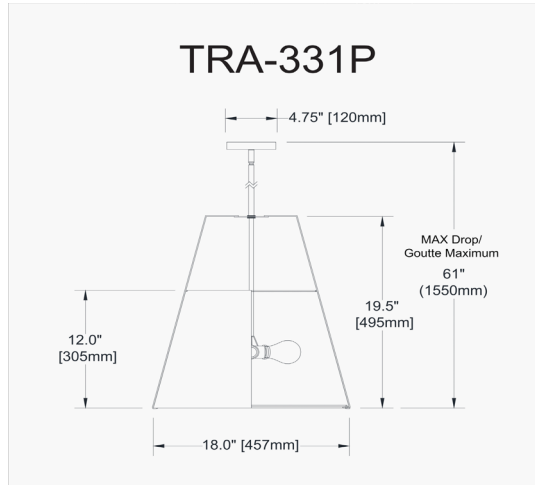

TRA-331P-BK-WH - Trapezoid 3LT Trapezoid Pendant, MB with WH Shade

3 Light Incandescent Pendant Matte Black with White Shade

Height	19.5"
Width/Length	18"
Depth	18"
Weight	6 lbs
Body Material	Fabric
Finish/Color	White
Type of Finish	Fabric
Light Qty	3
Light Base	E26
Light Max Watt	60
Light Inc	No

Dimmable	Dimmable
LED Compatible	LED Compatible
Total Wattage	180W
Second Material	Metal
Second Finish/Color	Black
Second Type of Finish	Painted
Rated For	Dry Location
Voltage	120V
Approval	cUL or equivalent
Warranty	1 Year Limited
Install Position	Ceiling
Extension Length	39 (8+11+20)