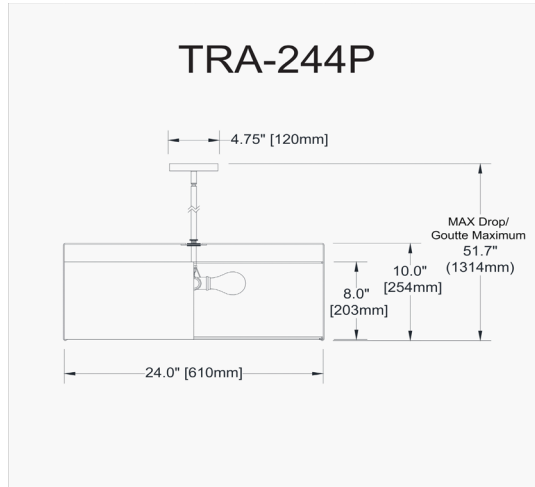

TRA-244P-GLD-WH - Trapezoid 4LT Drum Pendant Gold/ White Shade w/790 Diff

4 Light Gold Drum Pendant, Gold & White Shade, 790 Diffuser

Height	10"
Width/Length	24"
Depth	24"
Weight	6 lbs

Body Material	Fabric
Finish/Color	White
Type of Finish	Fabric

Light Qty	4
Light Base	E26
Light Max Watt	100
Light Inc	No

Dimmable	Dimmable
LED Compatible	LED Compatible
Total Wattage	400W

Second Material	Metal
Second Finish/Color	Gold
Second Type of Finish	Painted

Rated For	Dry Location
Voltage	120V

Approval	cUL or equivalent
Warranty	1 Year Limited
Install Position	Ceiling

Extension Length 39 (8+11+20)

Date:	Notes:
Fixture Type:	
Job Name:	

Lighting | LED | Shades | Custom Designs