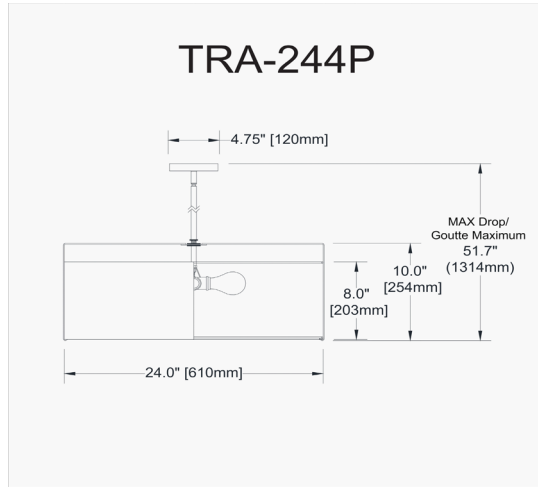

TRA-244P-GLD-BK - Trapezoid 4LT Drum Pendant GLD/BK Shade w/790Diff

4 Light Drum Pendant, Gold / Black Shade with 790 Diffuser

Height	10"
Width/Length	24"
Depth	24"
Weight	6 lbs

Body Material	Metal
Finish/Color	Gold
Type of Finish	Painted

Light Qty	4
Light Base	E26
Light Max Watt	100
Light Inc	No

Dimmable	Dimmable
LED Compatible	LED Compatible
Total Wattage	400W

Second Material	Fabric
Second Finish/Color	Black

Rated For	Dry Location
Voltage	120V

Approval	cUL or equivalent
Warranty	1 Year Limited
Install Position	Ceiling

Extension Length	39 (8+11+20)
-------------------------	--------------

Date:	Notes:
Fixture Type:	
Job Name:	

Lighting | LED | Shades | Custom Designs