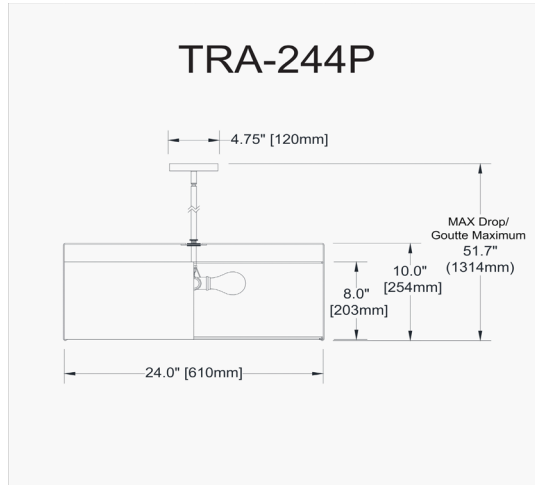

TRA-244P-BK-WH - Trapezoid 4LT Drum Pendant Black/White Shade w/790 Diff

4 Light Drum Pendant, Black/White Shade, 790 Diffuser, Black

Height	10"
Width/Length	24"
Depth	24"
Weight	6 lbs

Body Material	Fabric
Finish/Color	Black
Type of Finish	Fabric

Light Qty	4
Light Base	E26
Light Max Watt	100
Light Inc	No

Dimmable	Dimmable
LED Compatible	LED Compatible
Total Wattage	400W

Second Material	Metal
Second Finish/Color	Black
Second Type of Finish	Painted