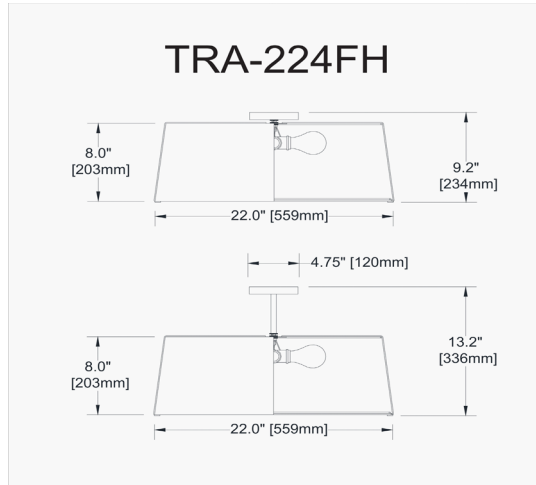

TRA-224FH-GLD-WH - Trapezoid 4LT Trapezoid Flush Mount, GLD with WH Shade

4 Light Incandescent Flush Mount Gold with White

Height	8"
Width/Length	22"
Depth	22"
Weight	4 lbs

Body Material	Fabric
Finish/Color	White
Type of Finish	Fabric

Light Qty	4
Light Base	E26
Light Max Watt	100
Light Inc	No

Dimmable	Dimmable
LED Compatible	LED Compatible
Total Wattage	400W

Second Material	Metal
Second Finish/Color	Gold
Second Type of Finish	Painted