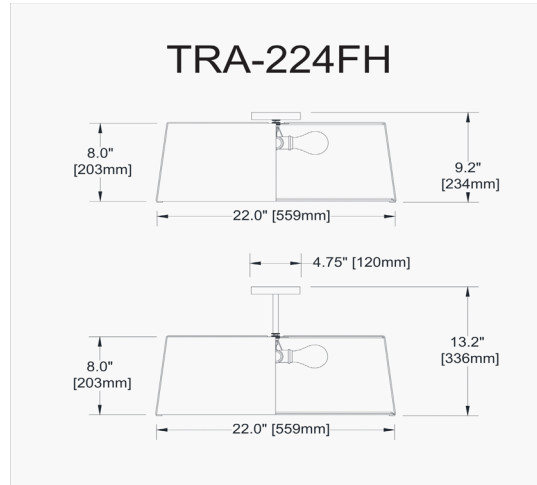

TRA-224FH-GLD-BK - Trapezoid 4LT Trapezoid Flush Mount GLD/BK Shade w/790Diff

4 Light Trapezoid Flush Mount Gold & Black Shade w/White Fabric Diffuser

Height	8"
Width/Length	22"
Depth	22"
Weight	4 lbs

Body Material	Fabric
Finish/Color	Black
Type of Finish	Fabric

Light Qty	4
Light Base	E26
Light Max Watt	100
Light Inc	No

Dimmable	Dimmable
LED Compatible	LED Compatible
Total Wattage	400W

Second Material	Metal
Second Finish/Color	Gold
Second Type of Finish	Painted