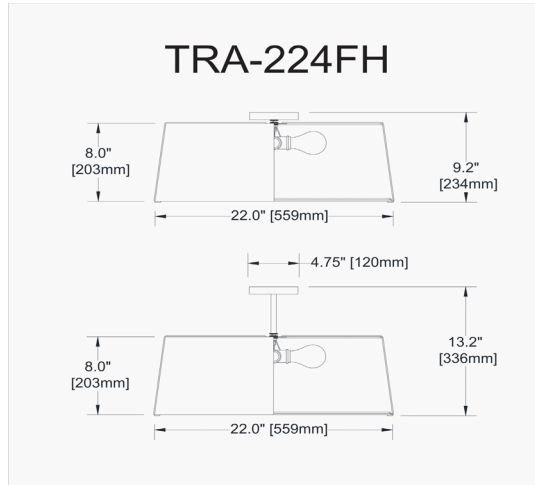

TRA-224FH-BK-CRM - Trapezoid 4LT Trapezoid Flush Mount BLK/CRM Shade w/790 Diff

4 Light Trapezoid Flushmount Black/Cream Shade w/ White Fabric Diffuser

Height	8"
Width/Length	22"
Depth	22"
Weight	4 lbs

Body Material	Fabric
Finish/Color	Cream
Type of Finish	Fabric

Light Qty	4
Light Base	E26
Light Max Watt	100
Light Inc	No

Dimmable	Dimmable
LED Compatible	LED Compatible
Total Wattage	400W

Second Material	Metal
Second Finish/Color	Black
Second Type of Finish	Painted