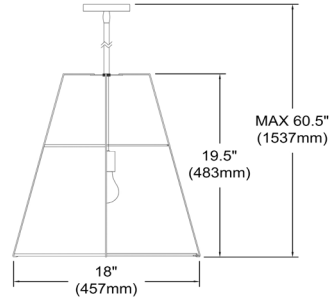

# TRA-1P-GLD-WH - Trapezoid 1LT Trapezoid Pendant, GLD with WH Shade

1 Light Trapezoid Pendant Gold frame and White Shade w/ 790 Diffuser

TRA-1P

<b>Height</b>	19.5"
<b>Width/Length</b>	18"
<b>Depth</b>	18"
<b>Weight</b>	6 lbs
<b>Body Material</b>	Fabric
<b>Finish/Color</b>	White
<b>Type of Finish</b>	Fabric
<b>Light Qty</b>	1
<b>Light Base</b>	E26
<b>Light Max Watt</b>	100
<b>Light Inc</b>	No

<b>Dimmable</b>	Dimmable
<b>LED Compatible</b>	LED Compatible
<b>Total Wattage</b>	100W
<b>Second Material</b>	Metal
<b>Second Finish/Color</b>	Gold
<b>Second Type of Finish</b>	Painted
<b>Rated For</b>	Dry Location
<b>Voltage</b>	120V
<b>Approval</b>	cUL or equivalent
<b>Warranty</b>	1 Year Limited
<b>Install Position</b>	Ceiling
<b>Extension Length</b>	39 (8+11+20)