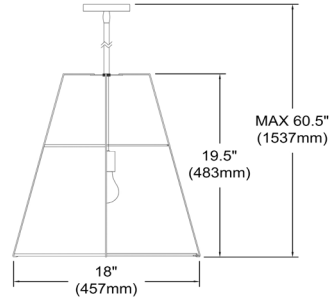

# TRA-1P-GLD-BK - Trapezoid 1LT Trapezoid Pendant GLD/BK Shade w/790Diff

1 Light Trapezoid Pendant Gold/Black Shade w/ White Fabric Diffuser

TRA-1P

<b>Height</b>	19.5"
<b>Width/Length</b>	18"
<b>Depth</b>	18"
<b>Weight</b>	6 lbs

<b>Body Material</b>	Fabric
<b>Finish/Color</b>	Black
<b>Type of Finish</b>	Fabric

<b>Light Qty</b>	1
<b>Light Base</b>	E26
<b>Light Max Watt</b>	100
<b>Light Inc</b>	No

<b>Dimmable</b>	Dimmable
<b>LED Compatible</b>	LED Compatible
<b>Total Wattage</b>	100W

**Extension Length** 39 (8+11+20)

Date:	Notes:
Fixture Type:	
Job Name:	

Lighting | LED | Shades | Custom Designs

www.dainolite.com 1-888-564-1262 dainolite@dainolite.com