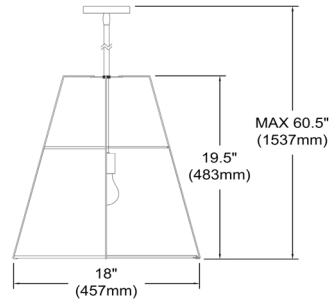

TRA-1P-BK-CRM - Trapezoid 1LT Trapezoid Pendant Black/CRM Shade w/790 Diff

1 Light Trapezoid Pendant Black/Cream Shade w/ White Fabric Diffuser

TRA-1P

Height	19.5"
Width/Length	18"
Depth	18"
Weight	6 lbs

Body Material	Fabric
Finish/Color	Cream
Type of Finish	Fabric

Light Qty	1
Light Base	E26
Light Max Watt	100
Light Inc	No

Dimmable	Dimmable
LED Compatible	LED Compatible
Total Wattage	100W

Second Material	Metal
Second Finish/Color	Black
Second Type of Finish	Painted

Rated For	Dry Location
Voltage	120V

Approval	cUL or equivalent
Warranty	1 Year Limited
Install Position	Ceiling

Extension Length 39 (8+11+20)

Date:	Notes:
Fixture Type:	
Job Name:	

Lighting | LED | Shades | Custom Designs