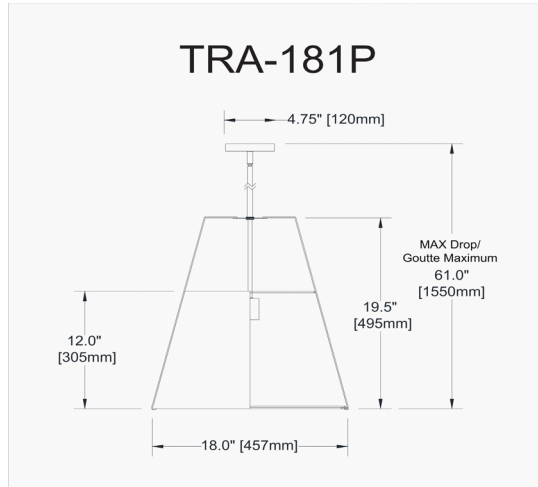

TRA-181P-BK-WH - Trapezoid 1LT Pendant BK, WH Shade w/790 Diff

1 Light Black Pendant White Shade w/ White Fabric Diffuser

Height	19.5"
Width/Length	18"
Depth	18"
Weight	6 lbs

Body Material	Fabric
Finish/Color	White
Type of Finish	Fabric

Light Qty	1
Light Base	E26
Light Max Watt	100
Light Inc	No

Dimmable	Dimmable
LED Compatible	LED Compatible
Total Wattage	100W

Second Material	Metal
Second Finish/Color	Black
Second Type of Finish	Painted

Rated For	Dry Location
Voltage	120V

Approval	cUL or equivalent
Warranty	1 Year Limited
Install Position	Ceiling

Extension Length 39 (8+11+20)

Date:	Notes:
Fixture Type:	
Job Name:	

Lighting | LED | Shades | Custom Designs