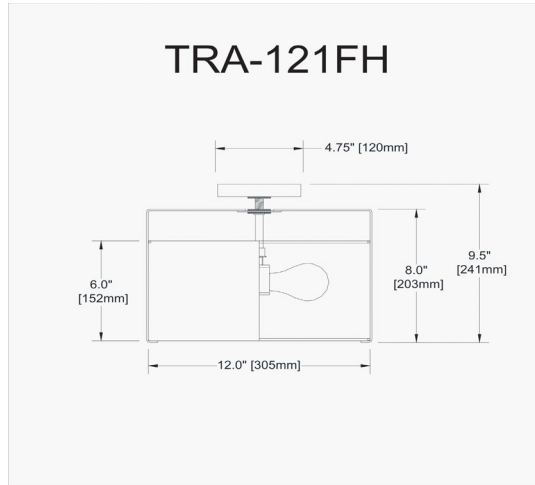

TRA-121FH-GLD-WH - Trapezoid 2LT Drum Flush Mount Gold/Wht Shade w/ 790Diff

2 Light Flush Mount Drum Gold/White Shade w/ White Fabric Diffuser

Height	8"
Width/Length	12"
Depth	12"
Weight	1 lbs

Body Material	Fabric
Finish/Color	White
Type of Finish	Fabric

Light Qty	2
Light Base	E26
Light Max Watt	40
Light Inc	No

Dimmable	Dimmable
LED Compatible	LED Compatible
Total Wattage	80W

Second Material	Metal
Second Finish/Color	Gold
Second Type of Finish	Painted

Rated For	Dry Location
Voltage	120V