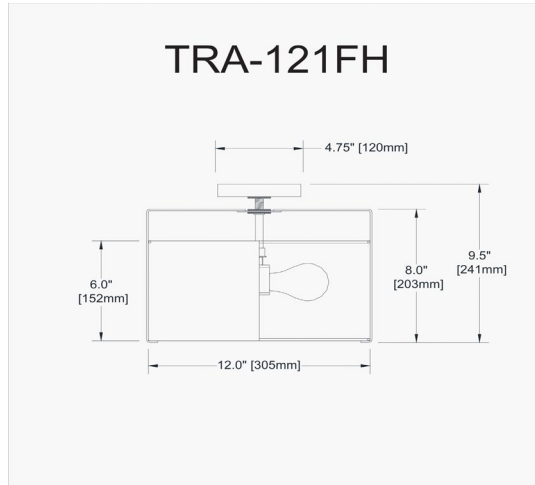

TRA-121FH-BK-WH - Trapezoid 2LT Drum Flush Mount Black White Shade w/790 Diff

2 Light Flush Mount Drum Black Shade w/ White Fabric Diffuser

Height	8"
Width/Length	12"
Depth	12"
Weight	1 lbs

Body Material	Fabric
Finish/Color	White
Type of Finish	Fabric

Light Qty	2
Light Base	E26
Light Max Watt	40
Light Inc	No

Dimmable	Dimmable
LED Compatible	LED Compatible
Total Wattage	80W

Second Material	Metal
Second Finish/Color	Black
Second Type of Finish	Painted

Rated For	Dry Location
Voltage	120V