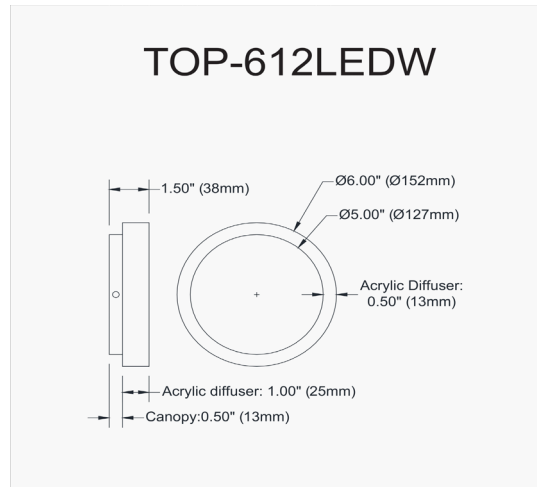

TOP-612LEDW-PC - Topaz 12W Wall Sconce, PC w/ FR Acrylic Diffuser

12W Polished Chrome Wall Sconce w/ Frosted Acrylic Diffuser

LED

Height	6"
Width/Length	6"
Depth	1.5"
Weight	2 lbs

Body Material	Metal
Finish/Color	Polished Chrome
Type of Finish	Electroplated

Light Qty	1
Light Base	LED
Light Max Watt	12
Light Inc	Yes
Light Lumens	960
Light CRI	90+
Light CCT	3000K
Light Life	30000 Hours

Dimmable	Dimmable
LED Compatible	Integrated LED
Total Wattage	12W

Second Material	Acrylic
Second Finish/Color	White