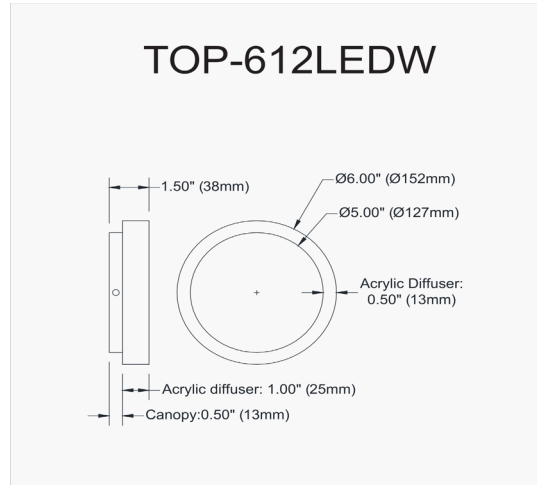

TOP-612LEDW-MB - Topaz 12W Wall Sconce, MB w/ FR Acrylic Diffuser

12W Matte Black Wall Sconce w/ Frosted Acrylic Diffuser

LED

Height	6"
Width/Length	6"
Depth	1.5"
Weight	2 lbs

Body Material	Metal
Finish/Color	Black
Type of Finish	Painted

Light Qty	1
Light Base	LED
Light Max Watt	12
Light Inc	Yes
Light Lumens	960
Light CRI	90+
Light CCT	3000K
Light Life	30000 Hours

Dimmable	Dimmable
LED Compatible	Integrated LED
Total Wattage	12W

Second Material	Acrylic
Second Finish/Color	White