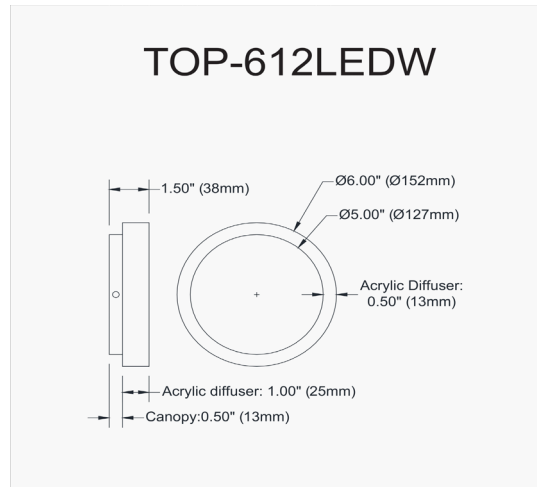

TOP-612LEDW-AGB - Topaz 12W Wall Sconce, AGB w/ FR Acrylic Diffuser

12W Aged Brass Wall Sconce w/ Frosted Acrylic Diffuser

LED

Height	6"
Width/Length	6"
Depth	1.5"
Weight	2 lbs

Body Material	Metal
Finish/Color	Aged Brass
Type of Finish	Electroplated

Light Qty	1
Light Base	LED
Light Max Watt	12
Light Inc	Yes
Light Lumens	960
Light CRI	90+
Light CCT	3000K
Light Life	30000 Hours

Dimmable	Dimmable
LED Compatible	Integrated LED
Total Wattage	12W

Second Material	Acrylic
Second Finish/Color	White