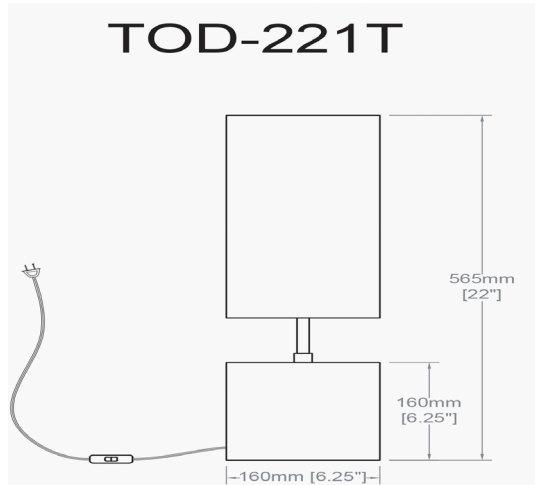

TOD-221T-WH-AGB - Todd 1LT Incandescent table lamp WH/AGB, White Shade

1 Light Incandescent Table Lamp, White / Aged Brass White Shade

Height	22"
Width/Length	6.5"
Depth	6.5"
Weight	12 lbs
Body Material	Marble
Finish/Color	White
Type of Finish	Natural
Light Qty	1
Light Base	E26
Light Max Watt	60
Light Inc	No

Dimmable	Not Dimmable
LED Compatible	LED Compatible
Total Wattage	60W
Second Material	Fabric
Second Finish/Color	White
Rated For	Dry Location
Voltage	120V
Approval	cUL or equivalent
Warranty	1 Year Limited
Install Position	Table