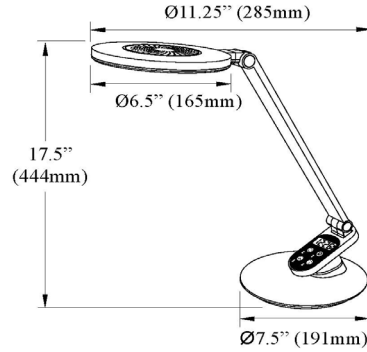

TND-1710LEDT-MGRY - Tandy 10W Table Lamp, MGRY

10W Table Lamp, Metallic Grey

TND-1710LEDT

Height	17.5"
Width/Length	11.25"
Depth	7.5"
Weight	3.5 lbs

Body Material	Plastic
Finish/Color	Metallic Grey
Type of Finish	Painted

Light Qty	1
Light Base	DC LED
Light Max Watt	10
Light Inc	Yes
Light Lumens	750(Initial) 350(Delivered)
Light CRI	90+
Light CCT	2800K/3800K/5700K
Light Life	30000 Hours

Dimmable	Dimmable
LED Compatible	Integrated LED
Total Wattage	10W