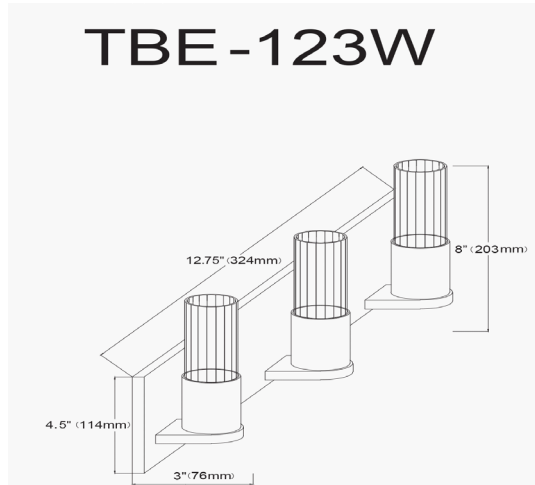

# TBE-123W-MB - Tube 3LT Incandescent Vanity, MB w/ CLR Fluted Glass

3 Light Incandescent Vanity, Matte Black w/ Clear Fluted Glass

<b>Height</b>	8"
<b>Width/Length</b>	12.75"
<b>Depth</b>	3.25"
<b>Weight</b>	3 lbs

<b>Body Material</b>	Metal
<b>Finish/Color</b>	Matte Black
<b>Type of Finish</b>	Painted

<b>Light Qty</b>	3
<b>Light Base</b>	E26
<b>Light Max Watt</b>	60
<b>Light Inc</b>	No

<b>Dimmable</b>	Dimmable
<b>LED Compatible</b>	LED Compatible
<b>Total Wattage</b>	180W