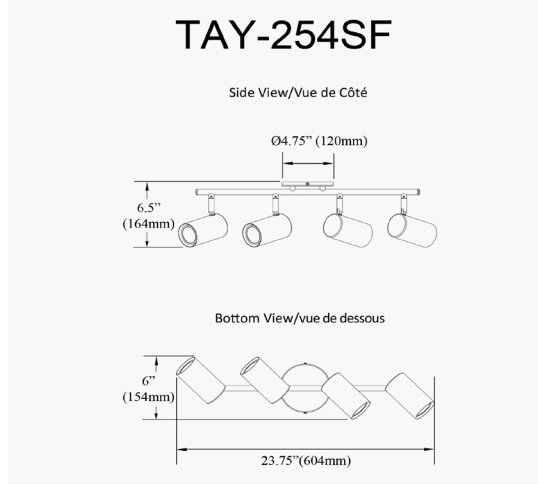

TAY-254SF-SC - Taylor 4LT Track Light, SC

4 Light Track Light in Satin Chrome

Height	5.5"
Width/Length	24.75"
Depth	7"
Weight	5 lbs

Body Material	Metal
Finish/Color	Satin Chrome
Type of Finish	Electroplated

Light Qty	4
Light Base	GU10
Light Max Watt	50
Light Inc	No

Dimmable	Dimmable
LED Compatible	LED Compatible
Total Wattage	200W

Rated For	Damp Location
Voltage	120V

Approval	cUL or equivalent
Warranty	1 Year Limited
Install Position	Ceiling/Wall