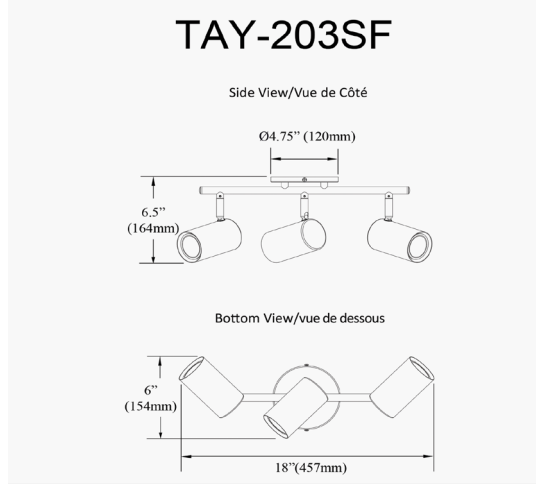

# TAY-203SF-MB - Taylor 3LT Track Light, MB

3 Light Track Light in Matte Black

<b>Height</b>	5.5"
<b>Width/Length</b>	19"
<b>Depth</b>	7"
<b>Weight</b>	4 lbs

<b>Body Material</b>	Metal
<b>Finish/Color</b>	Matte Black
<b>Type of Finish</b>	Painted

<b>Light Qty</b>	3
<b>Light Base</b>	GU10
<b>Light Max Watt</b>	50
<b>Light Inc</b>	No

<b>Dimmable</b>	Dimmable
<b>LED Compatible</b>	LED Compatible
<b>Total Wattage</b>	150W

<b>Rated For</b>	Damp Location
<b>Voltage</b>	120V