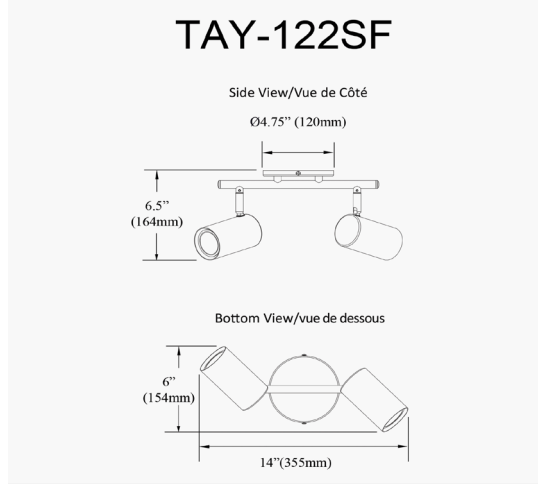

# TAY-122SF-MB - Taylor 2LT Track Light, MB

2 Light Track Light in Matte Black

<b>Height</b>	5.5"
<b>Width/Length</b>	15"
<b>Depth</b>	7"
<b>Weight</b>	3 lbs

<b>Body Material</b>	Metal
<b>Finish/Color</b>	Matte Black
<b>Type of Finish</b>	Painted

<b>Light Qty</b>	2
<b>Light Base</b>	GU10
<b>Light Max Watt</b>	50
<b>Light Inc</b>	No

<b>Dimmable</b>	Dimmable
<b>LED Compatible</b>	LED Compatible
<b>Total Wattage</b>	100W

<b>Rated For</b>	Damp Location
<b>Voltage</b>	120V