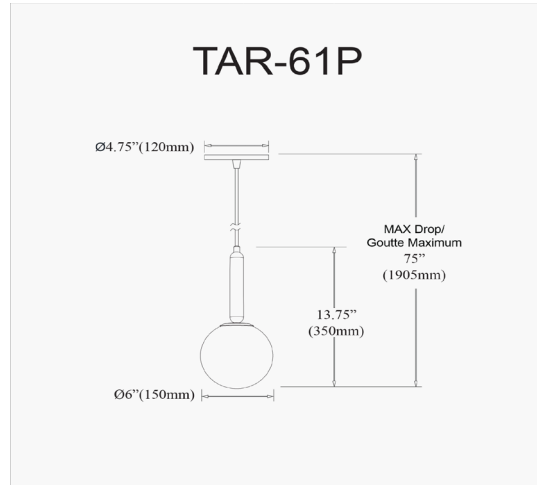

# TAR-61P-AGB-WH - Tara 1LT Incandescent Pendant, AGB w/ WH Glass

1 Light Incandescent Pendant, Aged Brass with White Glass

|                     |        |
|---------------------|--------|
| <b>Height</b>       | 13.75" |
| <b>Width/Length</b> | 6"     |
| <b>Depth</b>        | 6"     |
| <b>Weight</b>       | 3 lbs  |