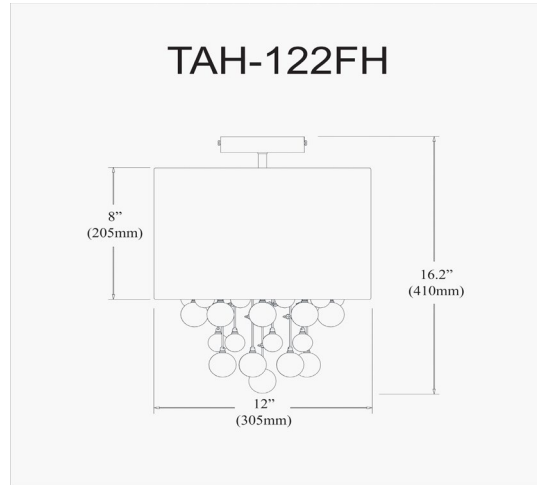

TAH-122FH-PC - Tahnee 2LT Incan Crystal Flush-Mount P Chrome Silver

2 Light Incandescent Crystal Flush Mount Polished Chrome Finish with Silver Organza Shade

Height	16.5"
Width/Length	12"
Depth	12"
Weight	9 lbs

Body Material	Metal
Finish/Color	Polished Chrome
Type of Finish	Electroplated

Light Qty	2
Light Base	E26
Light Max Watt	60
Light Inc	No

Dimmable	Dimmable
LED Compatible	LED Compatible
Total Wattage	120W