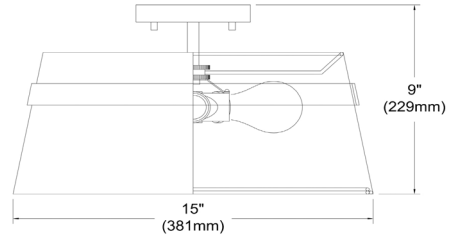

SYM-153SF-MB-WH - Symphony 3LT Semi-Flush Mount, MB w/ WH Shade

3 Light Incandescent Matte Black Semi-Flush Mount w/ White Shade

SYM-153SF

Height	8.75"
Width/Length	15"
Depth	15"
Weight	3 lbs

Body Material	Fabric
Finish/Color	White
Type of Finish	Fabric

Light Qty	3
Light Base	E26
Light Max Watt	60
Light Inc	No

Dimmable	Dimmable
LED Compatible	LED Compatible
Total Wattage	180W

Second Material	Metal
Second Finish/Color	Black
Second Type of Finish	Painted