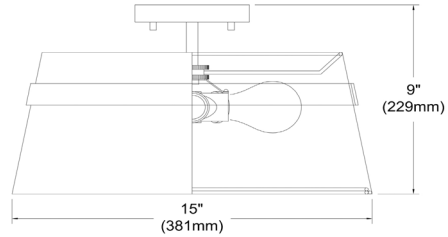

# SYM-153SF-AGB-WH - Symphony 3LT Semi-Flush Mount, AGB w/ WH Shad

3 Light Incandescent Aged Brass Semi-Flush Mount w/ White Shade

SYM-153SF

<b>Height</b>	8.75"
<b>Width/Length</b>	15"
<b>Depth</b>	15"
<b>Weight</b>	3 lbs

<b>Body Material</b>	Fabric
<b>Finish/Color</b>	White
<b>Type of Finish</b>	Fabric

<b>Light Qty</b>	3
<b>Light Base</b>	E26
<b>Light Max Watt</b>	60
<b>Light Inc</b>	No

<b>Dimmable</b>	Dimmable
<b>LED Compatible</b>	LED Compatible
<b>Total Wattage</b>	180W