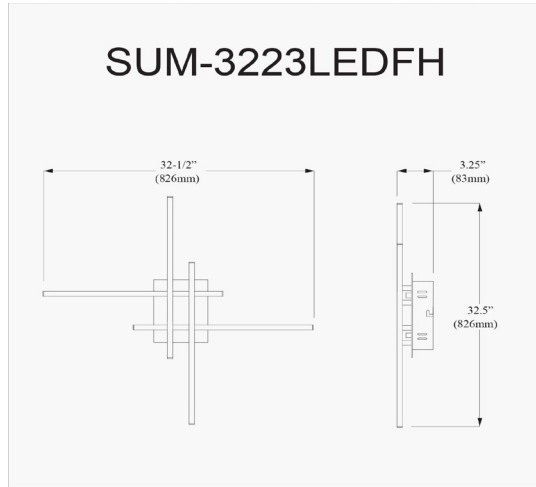

SUM-3223LEDFH-MB - Summit 23W Flush Mount MB w/WH Acrylic Diffuser

23 Watt LED Flushmount Matte Black w/White Acrylic Diffuser

LED

Height	3.25"
Width/Length	32.5"
Depth	32.5"
Weight	3 lbs

Body Material	Metal
Finish/Color	Black
Type of Finish	Painted

Light Qty	4
Light Base	LED
Light Max Watt	5.75
Light Inc	Yes
Light Lumens	1380
Light CRI	80+
Light CCT	3000K
Light Life	30000 Hours

Dimmable	Dimmable
LED Compatible	Integrated LED
Total Wattage	23W

Rated For	Damp Location
Voltage	120V