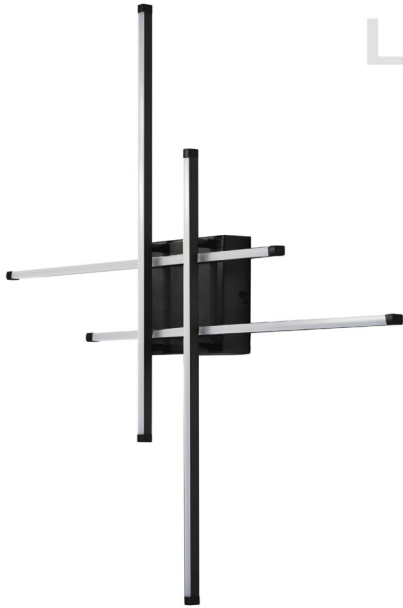

SUM-3223LEDFH-MB - Summit 23W Flush Mount MB w/WH Acrylic Diffuser

23 Watt LED Flushmount Matte Black w/White Acrylic Diffuser

LED

Height	3.25"
Width/Length	32.5"
Depth	32.5"
Weight	3 lbs

Body Material	Metal
Finish/Color	Black
Type of Finish	Painted

Light Qty	4
Light Base	LED
Light Max Watt	5.75
Light Inc	Yes
Light Lumens	1380
Light CRI	80+
Light CCT	3000K
Light Life	30000 Hours

Dimmable	Dimmable
LED Compatible	Integrated LED
Total Wattage	23W

Rated For	Damp Location
Voltage	120V