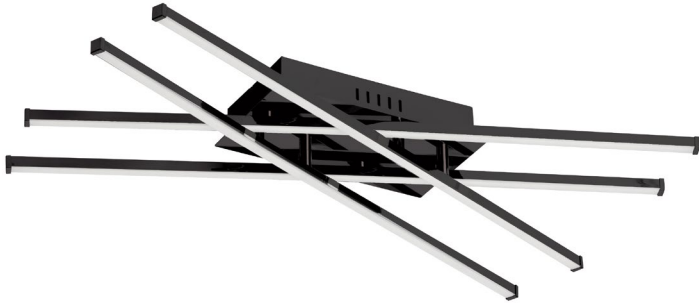

SUM-24FH-MB - Summit 25W Flush Mount MB

25W LED Flush Mount Matte Black with White Acrylic Diffuser

LED

Height	3.25"
Width/Length	24"
Depth	14"
Weight	10 lbs

Body Material	Metal
Finish/Color	Black
Type of Finish	Painted

Light Qty	4
Light Base	LED
Light Max Watt	6.4
Light Inc	Yes
Light Lumens	1700
Light CRI	80+
Light CCT	3000K
Light Life	30000 Hours

Dimmable	Dimmable
LED Compatible	Integrated LED
Total Wattage	25.6W

Rated For	Damp Location
Voltage	120V