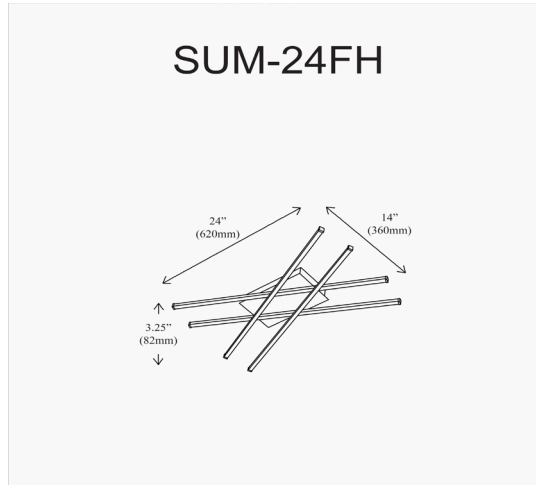

SUM-24FH-MB - Summit 25W Flush Mount MB

25W LED Flush Mount Matte Black with White Acrylic Diffuser

LED

Height	3.25"
Width/Length	24"
Depth	14"
Weight	10 lbs

Body Material	Metal
Finish/Color	Black
Type of Finish	Painted

Light Qty	4
Light Base	LED
Light Max Watt	6.4
Light Inc	Yes
Light Lumens	1700
Light CRI	80+
Light CCT	3000K
Light Life	30000 Hours

Dimmable	Dimmable
LED Compatible	Integrated LED
Total Wattage	25.6W

Rated For	Damp Location
Voltage	120V