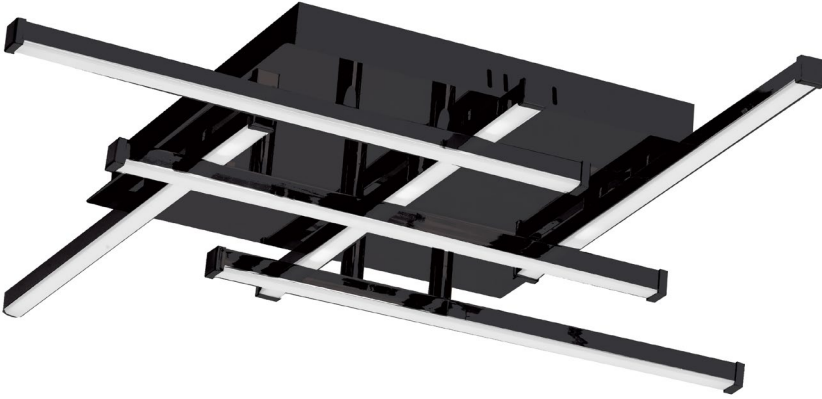

# SUM-2020FH-MB - 20W Flush Mount MB

# LED

20W LED Flush Mount Matte Black with White Acrylic Diffuser

<b>Height</b>	3.25	<b>No. of Bulbs</b>	6
<b>Width/Length</b>	20	<b>LED Compatible</b>	Integrated LED
<b>Depth</b>	20	<b>Total Wattage</b>	20
<b>Weight</b>	10		
<b>Body Material</b>	Metal		
<b>Finish/Color</b>	Black		
<b>Type of Finish</b>	Painted		
<b>Bulb 1 Amount</b>	6	<b>Rated For Voltage</b>	Damp Location 120V
<b>Bulb 1 Base Type</b>	LED		
<b>Bulb 1 Max Watt.</b>	3.3		
<b>Bulb 1 Included</b>	Yes	<b>Approval</b>	cUL or equivalent
<b>Bulb 1 Lumens</b>	1300	<b>Warranty</b>	3 Years Limited
<b>Bulb 1 CRI</b>	80+	<b>Instal Position</b>	Ceiling