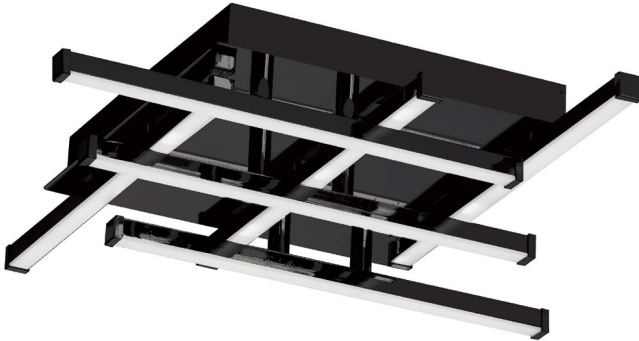

SUM-1414FH-MB - Summit 18W Flush Mount MB w/ WH Acrylic Diffuser

18W LED Flush Mount Matte Black with White Acrylic Diffuser

LED

Height	3.25"
Width/Length	14.75"
Depth	14.75"
Weight	8 lbs

Body Material	Metal
Finish/Color	Black
Type of Finish	Painted

Light Qty	6
Light Base	LED
Light Max Watt	3
Light Inc	Yes
Light Lumens	1100
Light CRI	80+
Light CCT	3000K
Light Life	30000 Hours

Dimmable	Dimmable
LED Compatible	Integrated LED
Total Wattage	18W

Rated For	Damp Location
Voltage	120V