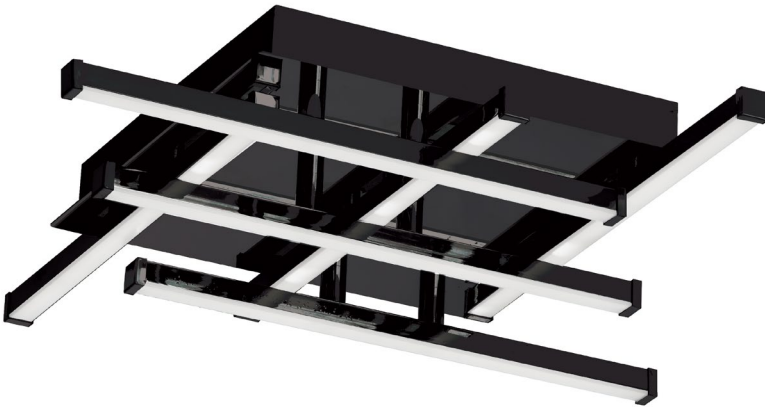

SUM-1414FH-MB - 18W Flush Mount MB w/ WH Acrylic Diffuser

LED

18W LED Flush Mount Matte Black with White Acrylic Diffuser

Height	3.25	No. of Bulbs	6
Width/Length	14.75	LED Compatible	Integrated LED
Depth	14.75	Total Wattage	18
Weight	8		
Body Material	Metal		
Finish/Color	Black		
Type of Finish	Painted		
Bulb 1 Amount	6	Rated For Voltage	Damp Location 120V
Bulb 1 Base Type	LED		
Bulb 1 Max Watt.	3		
Bulb 1 Included	Yes	Approval	cUL or equivalent
Bulb 1 Lumens	1100	Warranty	3 Years Limited
Bulb 1 CRI	80+	Instal Position	Ceiling

Date:	Notes:
Fixture Type:	
Job Name:	

Lighting • LED • Shades • Custom Designs

TORONTO | BUFFALO | LIGHTFAIR | DALLAS MARKET CENTRE # 4303

www.dainolite.com |
 [1-888-564-1262](tel:1-888-564-1262) |
 dainolite@dainolite.com
[/dainolite](https://www.facebook.com/dainolite) |
 [/dainoliteld](https://twitter.com/dainoliteld) |
 [/dainolite](https://www.instagram.com/dainolite)