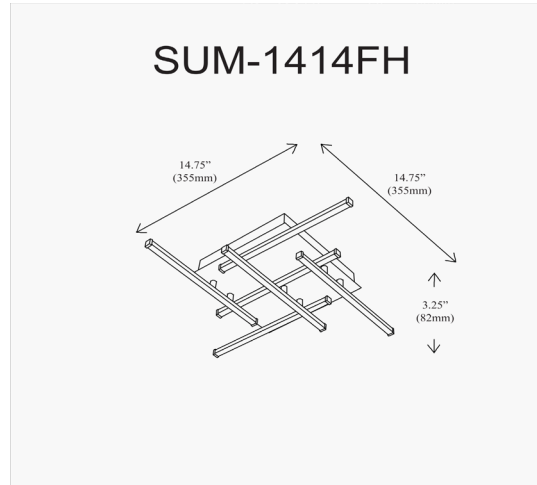

SUM-1414FH-MB - Summit 18W Flush Mount MB w/ WH Acrylic Diffuser

18W LED Flush Mount Matte Black with White Acrylic Diffuser

LED

Height	3.25"
Width/Length	14.75"
Depth	14.75"
Weight	8 lbs

Body Material	Metal
Finish/Color	Black
Type of Finish	Painted

Light Qty	6
Light Base	LED
Light Max Watt	3
Light Inc	Yes
Light Lumens	1100
Light CRI	80+
Light CCT	3000K
Light Life	30000 Hours

Dimmable	Dimmable
LED Compatible	Integrated LED
Total Wattage	18W

Rated For	Damp Location
Voltage	120V