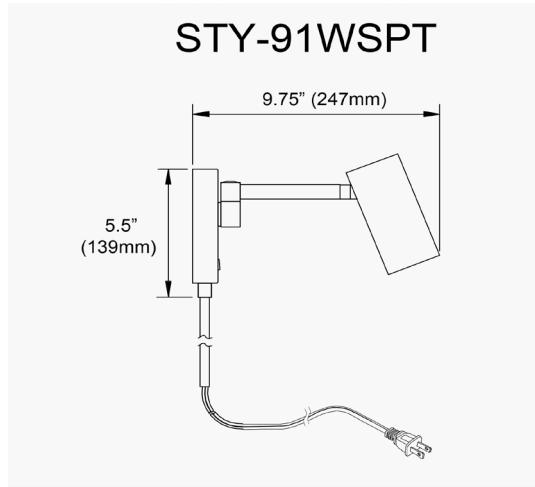

# STY-91WSPT-MW - Stanly 1LT Halogen Wall Swing Arm Spotlight, MW

1 Light Halogen Wall Swing Arm Spotlight Matte White

<b>Height</b>	5.5"
<b>Width/Length</b>	4.75"
<b>Depth</b>	9.75"
<b>Weight</b>	2 lbs

<b>Body Material</b>	Metal
<b>Finish/Color</b>	Matte White
<b>Type of Finish</b>	Painted

<b>Light Qty</b>	1
<b>Light Base</b>	GU10
<b>Light Max Watt</b>	50
<b>Light Inc</b>	No

<b>Dimmable</b>	Dimmable
<b>LED Compatible</b>	LED Compatible
<b>Total Wattage</b>	50W

<b>Rated For</b>	Damp Location
<b>Voltage</b>	120V

<b>Approval</b>	cUL or equivalent
<b>Warranty</b>	1 Year Limited
<b>Install Position</b>	Wall

Date:	Notes:
Fixture Type:	
Job Name:	

Lighting | LED | Shades | Custom Designs