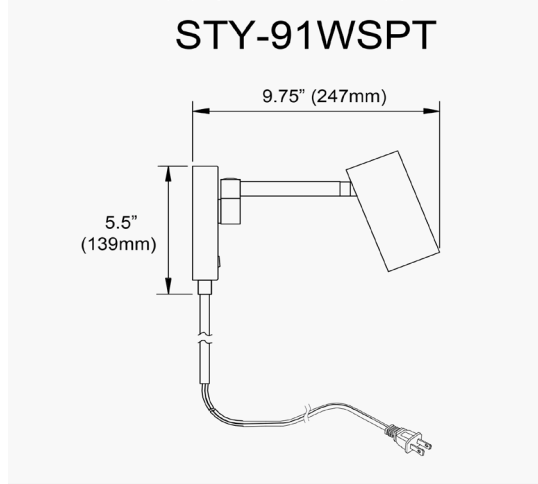

# STY-91WSPT-MB - Stanly 1LT Halogen Wall Swing Arm Spotlight, MB

1 Light Halogen Wall Swing Arm Spotlight Matte Black

<b>Height</b>	5.5"
<b>Width/Length</b>	4.75"
<b>Depth</b>	9.75"
<b>Weight</b>	2 lbs

<b>Body Material</b>	Metal
<b>Finish/Color</b>	Matte Black
<b>Type of Finish</b>	Painted

<b>Light Qty</b>	1
<b>Light Base</b>	GU10
<b>Light Max Watt</b>	50
<b>Light Inc</b>	No

<b>Dimmable</b>	Dimmable
<b>LED Compatible</b>	LED Compatible
<b>Total Wattage</b>	50W

<b>Rated For</b>	Damp Location
<b>Voltage</b>	120V

<b>Approval</b>	cUL or equivalent
<b>Warranty</b>	1 Year Limited
<b>Install Position</b>	Wall

Date:	Notes:
Fixture Type:	
Job Name:	

Lighting | LED | Shades | Custom Designs