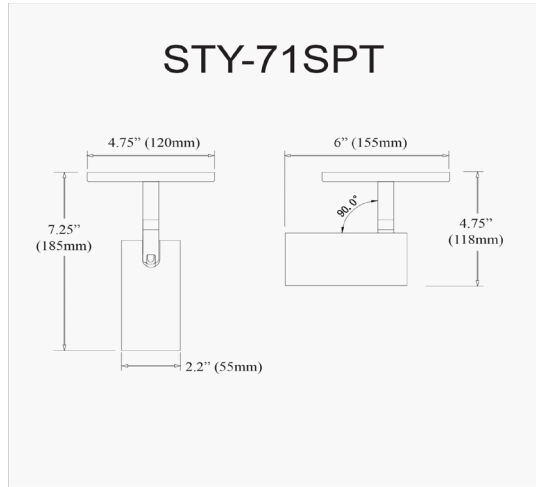

STY-71SPT-MB - Stanly 1LT Halogen Spotlight, MB

1 Light Matte Black Halogen Spotlight

Height	7.25"
Width/Length	4.75"
Depth	4.75"
Weight	1 lbs
Body Material	Metal
Finish/Color	Black
Type of Finish	Painted
Light Qty	1
Light Base	GU10
Light Max Watt	50
Light Inc	No

Dimmable	Dimmable
LED Compatible	LED Compatible
Total Wattage	50W

Rated For	Damp Location
Voltage	120V
Approval	cUL or equivalent
Warranty	1 Year Limited
Install Position	Ceiling

Date:	Notes:
Fixture Type:	
Job Name:	