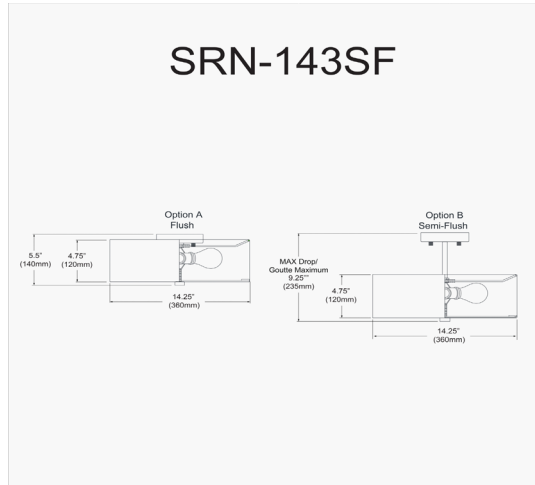

SRN-143SF-SC-WH - Seren 3LT Incandescent Semi-Flush SC w/ White Shade

3 Light Incandescent Semi-Flush, Satin Chrome with White Shade

Height	9.25"
Width/Length	14.25"
Depth	14.25"
Weight	3 lbs
Body Material	Fabric
Finish/Color	White
Type of Finish	Satin
Light Qty	3
Light Base	E26
Light Max Watt	60
Light Inc	No

Dimmable	Dimmable
LED Compatible	LED Compatible
Total Wattage	180W
Second Material	Metal
Second Finish/Color	Satin Chrome
Second Type of Finish	Electroplated
Rated For	Dry Location
Voltage	120V
Approval	cUL or equivalent
Warranty	1 Year Limited
Install Position	Ceiling
Extension Length	4