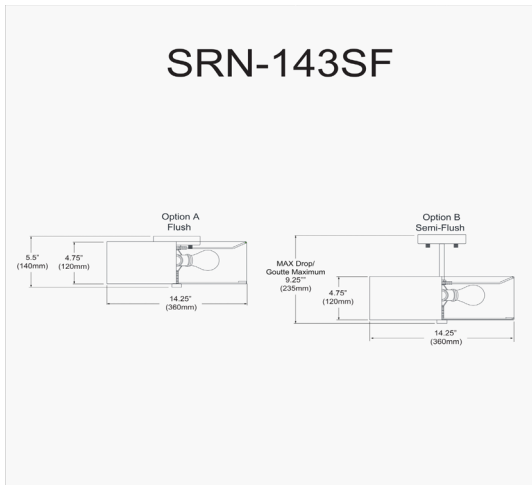

# SRN-143SF-SC-GRY - Seren 3LT Incandescent Semi-Flush SC w/ Grey Shade

3 Light Incandescent Semi-Flush, Satin Chrome with Grey Shade

<b>Height</b>	9.25"
<b>Width/Length</b>	14.25"
<b>Depth</b>	14.25"
<b>Weight</b>	3 lbs
<b>Body Material</b>	Fabric
<b>Finish/Color</b>	Grey
<b>Type of Finish</b>	Satin
<b>Light Qty</b>	3
<b>Light Base</b>	E26
<b>Light Max Watt</b>	60
<b>Light Inc</b>	No

<b>Dimmable</b>	Dimmable
<b>LED Compatible</b>	LED Compatible
<b>Total Wattage</b>	180W
<b>Second Material</b>	Metal
<b>Second Finish/Color</b>	Satin Chrome
<b>Second Type of Finish</b>	Electroplated
<b>Rated For</b>	Dry Location
<b>Voltage</b>	120V
<b>Approval</b>	cUL or equivalent
<b>Warranty</b>	1 Year Limited
<b>Install Position</b>	Ceiling
<b>Extension Length</b>	4