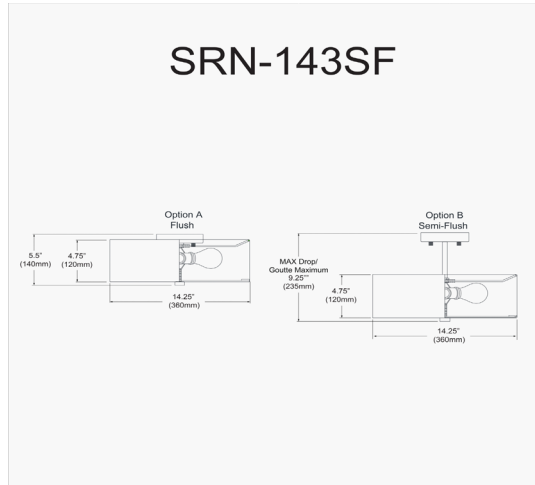

SRN-143SF-PC-GRY - Seren 3LT Incandescent Semi-Flush PC w/ Grey Shade

3 Light Incandescent Semi-Flush, Polished Chrome with Grey Shade

Height	9.25"
Width/Length	14.25"
Depth	14.25"
Weight	3 lbs
Body Material	Fabric
Finish/Color	Grey
Type of Finish	Satin
Light Qty	3
Light Base	E26
Light Max Watt	60
Light Inc	No

Dimmable	Dimmable
LED Compatible	LED Compatible
Total Wattage	180W
Second Material	Metal
Second Finish/Color	Polished Chrome
Second Type of Finish	Electroplated
Rated For	Dry Location
Voltage	120V
Approval	cUL or equivalent
Warranty	1 Year Limited
Install Position	Ceiling
Extension Length	4