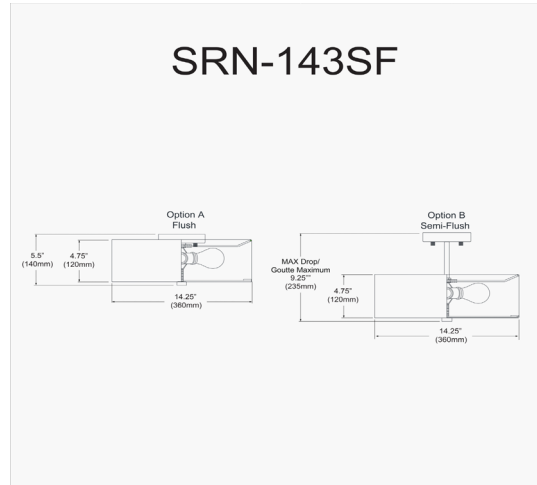

# SRN-143SF-AGB-GRY - Seren 3LT Incandescent Semi-Flush AGB w/ Grey Shade

3 Light Incandescent Semi-Flush, Aged Brass with Grey Shade

<b>Height</b>	9.25"
<b>Width/Length</b>	14.25"
<b>Depth</b>	14.25"
<b>Weight</b>	3 lbs
<b>Body Material</b>	Fabric
<b>Finish/Color</b>	Grey
<b>Type of Finish</b>	Satin
<b>Light Qty</b>	3
<b>Light Base</b>	E26
<b>Light Max Watt</b>	60
<b>Light Inc</b>	No

<b>Dimmable</b>	Dimmable
<b>LED Compatible</b>	LED Compatible
<b>Total Wattage</b>	180W
<b>Second Material</b>	Metal
<b>Second Finish/Color</b>	Aged Brass
<b>Second Type of Finish</b>	Electroplated
<b>Rated For</b>	Dry Location
<b>Voltage</b>	120V
<b>Approval</b>	cUL or equivalent
<b>Warranty</b>	1 Year Limited
<b>Install Position</b>	Ceiling
<b>Extension Length</b>	4