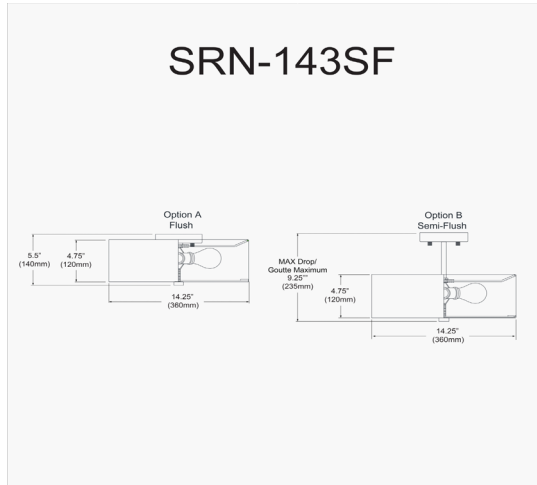

SRN-143SF-AGB-BK - Seren 3LT Incandescent Semi-Flush AGB w/ Black Shade

3 Light Incandescent Semi-Flush, Aged Brass with Black Shade

Height	9.25"
Width/Length	14.25"
Depth	14.25"
Weight	3 lbs
Body Material	Fabric
Finish/Color	Black
Type of Finish	Satin
Light Qty	3
Light Base	E26
Light Max Watt	60
Light Inc	No

Dimmable	Dimmable
LED Compatible	LED Compatible
Total Wattage	180W
Second Material	Metal
Second Finish/Color	Aged Brass
Second Type of Finish	Electroplated
Rated For	Dry Location
Voltage	120V
Approval	cUL or equivalent
Warranty	1 Year Limited
Install Position	Ceiling
Extension Length	4