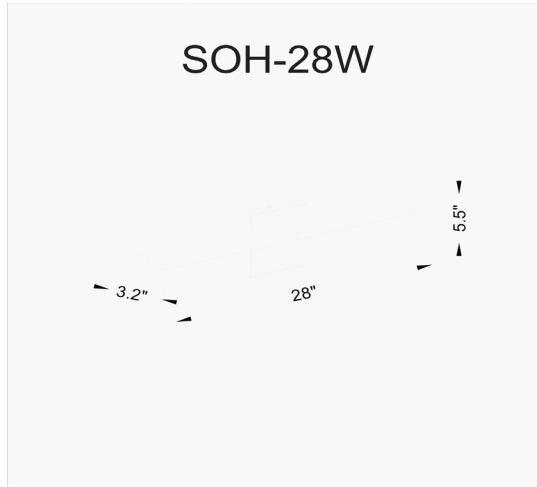

SOH-28W-PC - Soho 28" Vanity, Polished Chrome Finish

LED Vanity, Polished Chrome Finish

Height	5.5"
Width/Length	28"
Depth	3.5"
Weight	3 lbs

Body Material	Metal
Finish/Color	Polished Chrome
Type of Finish	Electroplated

Light Qty	2
Light Base	LED
Light Max Watt	11
Light Inc	Yes
Light Lumens	1750
Light CRI	80+
Light CCT	3000K
Light Life	30000 Hours

Dimmable	Dimmable
LED Compatible	Integrated LED
Total Wattage	22W

Second Material	Acrylic
Second Finish/Color	White
Second Type of Finish	Frosted