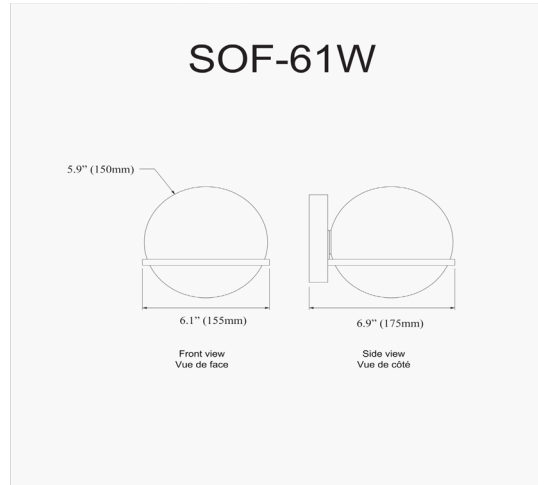

# SOF-61W-PC - Sofia 1LT Wall Sconce, PC Finish with White GL

1 Light Halogen Wall Sconce, Polished Chrome with White Glass

<b>Height</b>	6"
<b>Width/Length</b>	6"
<b>Depth</b>	7"
<b>Weight</b>	1.5 lbs

<b>Body Material</b>	Metal
<b>Finish/Color</b>	Polished Chrome
<b>Type of Finish</b>	Electroplated

<b>Light Qty</b>	1
<b>Light Base</b>	G9
<b>Light Max Watt</b>	40
<b>Light Inc</b>	No

<b>Dimmable</b>	Dimmable
<b>LED Compatible</b>	LED Compatible
<b>Total Wattage</b>	40W

<b>Second Material</b>	Glass
<b>Second Finish/Color</b>	White