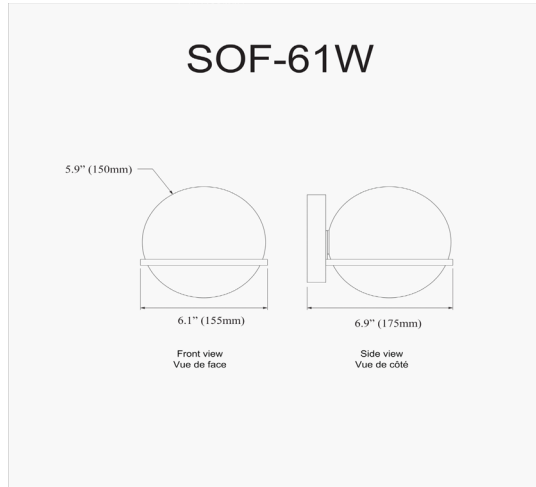

SOF-61W-MB - Sofia 1LT Wall Sconce, MB Finish with White GL

1 Light Halogen Wall Sconce, Matte Black with White Glass

Height	6"
Width/Length	6"
Depth	7"
Weight	1.5 lbs

Body Material	Metal
Finish/Color	Black
Type of Finish	Painted

Light Qty	1
Light Base	G9
Light Max Watt	40
Light Inc	No

Dimmable	Dimmable
LED Compatible	LED Compatible
Total Wattage	40W

Second Material	Glass
Second Finish/Color	White

Rated For	Damp Location
Voltage	120V