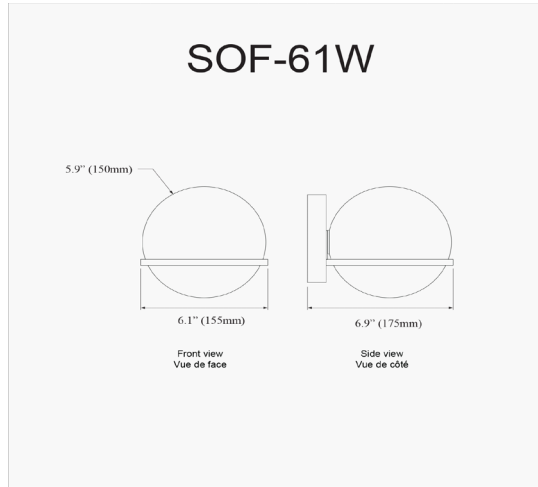

# SOF-61W-AGB - Sofia 1LT Halogen Wall Sconce, AGB with WH Opal Glass

1 Light Halogen Wall Sconce, Aged Brass with White Opal Glass

|                     |         |
|---------------------|---------|
| <b>Height</b>       | 6"      |
| <b>Width/Length</b> | 6"      |
| <b>Depth</b>        | 7"      |
| <b>Weight</b>       | 1.5 lbs |