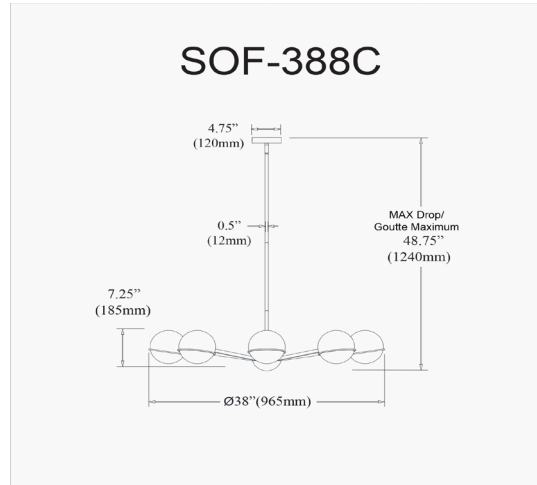

SOF-388C-MB-AGB - Sofia 8LT Halogen Chandelier, MB/AGB with WH Opal Glass

8 Light Halogen Chandelier, Matte Black / Aged Brass with White Opal Glass

Height	7.75"
Width/Length	38"
Depth	38"
Weight	8 lbs

Body Material	Metal
Finish/Color	Aged Brass
Type of Finish	Painted

Light Qty	8
Light Base	G9
Light Max Watt	40
Light Inc	No

Dimmable	Dimmable
LED Compatible	LED Compatible
Total Wattage	320W

Second Material	Glass
Second Finish/Color	White
Second Type of Finish	Opal

Rated For	Damp Location
Voltage	120V

Approval	cUL or equivalent
Warranty	1 Year Limited
Install Position	Ceiling

Extension Length 39 (8+11+20)

Date:	Notes:
Fixture Type:	
Job Name:	

Lighting | LED | Shades | Custom Designs

www.dainolite.com | 1-888-564-1262 | dainolite@dainolite.com