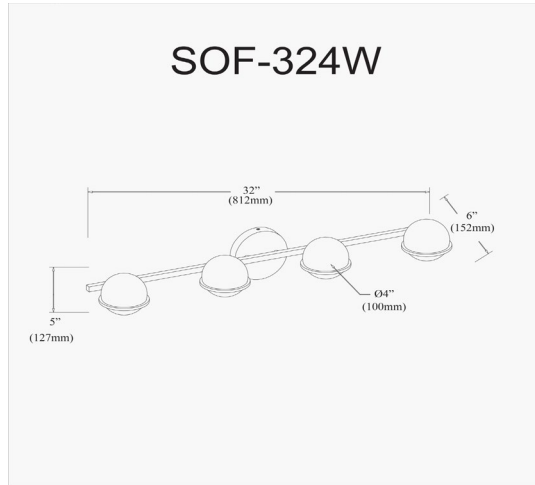

SOF-324W-MB - Sofia 4LT Halogen Vanity Matte Black w/ White Glass

4 Light Halogen Vanity Matte Black Finish with White Glass

| | |
|---------------------|-------|
| Height | 4.75" |
| Width/Length | 32" |
| Depth | 6" |
| Weight | 4 lbs |

| | |
|-----------------------|---------|
| Body Material | Metal |
| Finish/Color | Black |
| Type of Finish | Painted |

| | |
|-----------------------|----|
| Light Qty | 4 |
| Light Base | G9 |
| Light Max Watt | 25 |
| Light Inc | No |