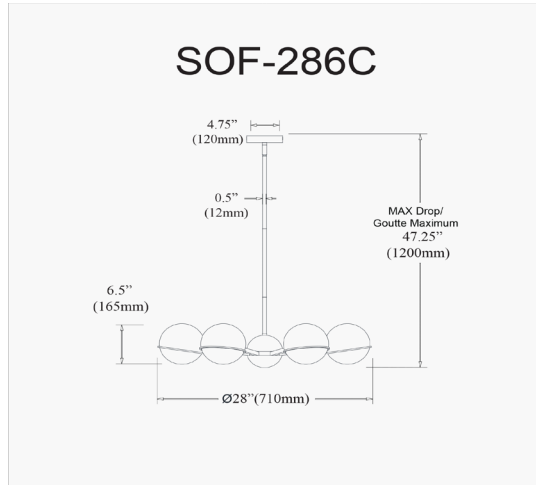

SOF-286C-MB - Sofia 6LT Halogen Chandelier, MB with WH Opal Glass

6 Light Halogen Chandelier, Matte Black with White Opal Glass

Height	6.25"
Width/Length	28"
Depth	28"
Weight	6 lbs

Body Material	Metal
Finish/Color	Black
Type of Finish	Painted

Light Qty	6
Light Base	G9
Light Max Watt	40
Light Inc	No

Dimmable	Dimmable
LED Compatible	LED Compatible
Total Wattage	240W

Second Material	Glass
Second Finish/Color	White
Second Type of Finish	Opal

Rated For	Damp Location
Voltage	120V

Approval	cUL or equivalent
Warranty	1 Year Limited
Install Position	Ceiling

Extension Length	39 (8+11+20)
-------------------------	--------------

Date:	Notes:
Fixture Type:	
Job Name:	

Lighting | LED | Shades | Custom Designs