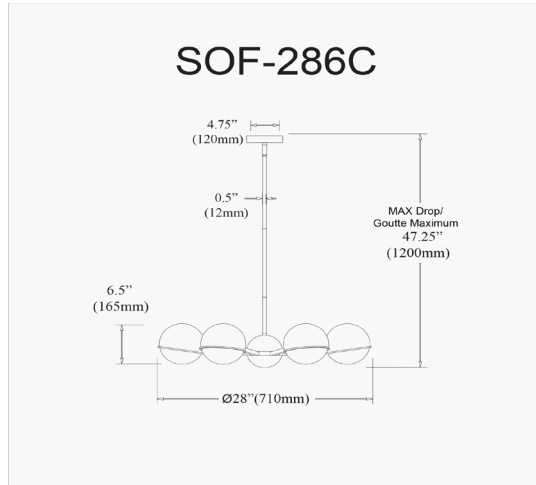

SOF-286C-MB-PC - Sofia 6LT Halogen Chandelier, MB/PC with WH Opal Glass

6 Light Halogen Chandelier, Matte Black / Polished Chrome with White Opal Glass

Height	6.25"
Width/Length	28"
Depth	28"
Weight	6 lbs

Body Material	Metal
Finish/Color	Polished Chrome
Type of Finish	Electroplated

Light Qty	6
Light Base	G9
Light Max Watt	40
Light Inc	No

Dimmable	Dimmable
LED Compatible	LED Compatible
Total Wattage	240W

Second Material	Glass
Second Finish/Color	White
Second Type of Finish	Opal

Rated For	Damp Location
Voltage	120V

Approval	cUL or equivalent
Warranty	1 Year Limited
Install Position	Ceiling

Extension Length	39 (8+11+20)
-------------------------	--------------

Date:	Notes:
Fixture Type:	
Job Name:	