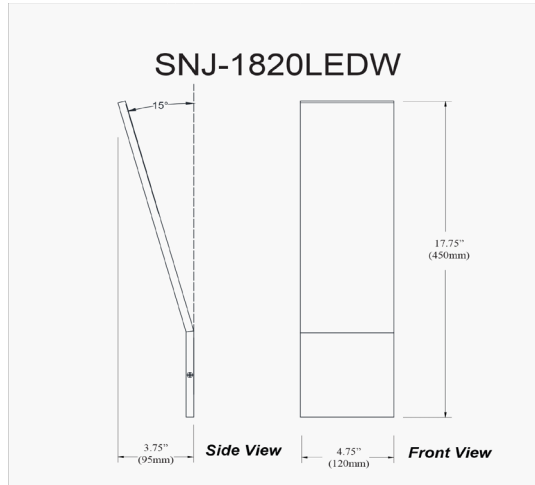

SNJ-1820LEDW-PC - Sanja 20W Wall Sconce, PC w/ FR Diffuser

20W Wall Sconce, Polished Chrome with Frosted Diffuser

LED

Height	17.75"
Width/Length	4.75"
Depth	3.75"
Weight	2 lbs

Body Material	Metal
Finish/Color	Polished Chrome
Type of Finish	Electroplated

Light Qty	1
Light Base	LED
Light Max Watt	20
Light Inc	Yes
Light Lumens	1600
Light CRI	90+
Light CCT	3000K
Light Life	30000 Hours

Dimmable	Dimmable
LED Compatible	Integrated LED
Total Wattage	20W

Second Material	Acrylic
Second Finish/Color	Frosted