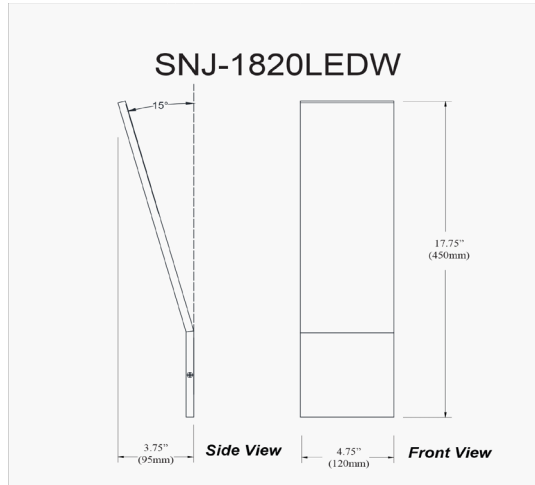

# SNJ-1820LEDW-MB - Sanja 20W Wall Sconce, MB w/ FR Diffuser

20W Wall Sconce, Matte Black with Frosted Diffuser

LED

<b>Height</b>	17.75"
<b>Width/Length</b>	4.75"
<b>Depth</b>	3.75"
<b>Weight</b>	2 lbs

<b>Body Material</b>	Metal
<b>Finish/Color</b>	Black
<b>Type of Finish</b>	Painted

<b>Light Qty</b>	1
<b>Light Base</b>	LED
<b>Light Max Watt</b>	20
<b>Light Inc</b>	Yes
<b>Light Lumens</b>	1600
<b>Light CRI</b>	90+
<b>Light CCT</b>	3000K
<b>Light Life</b>	30000 Hours

<b>Dimmable</b>	Dimmable
<b>LED Compatible</b>	Integrated LED
<b>Total Wattage</b>	20W